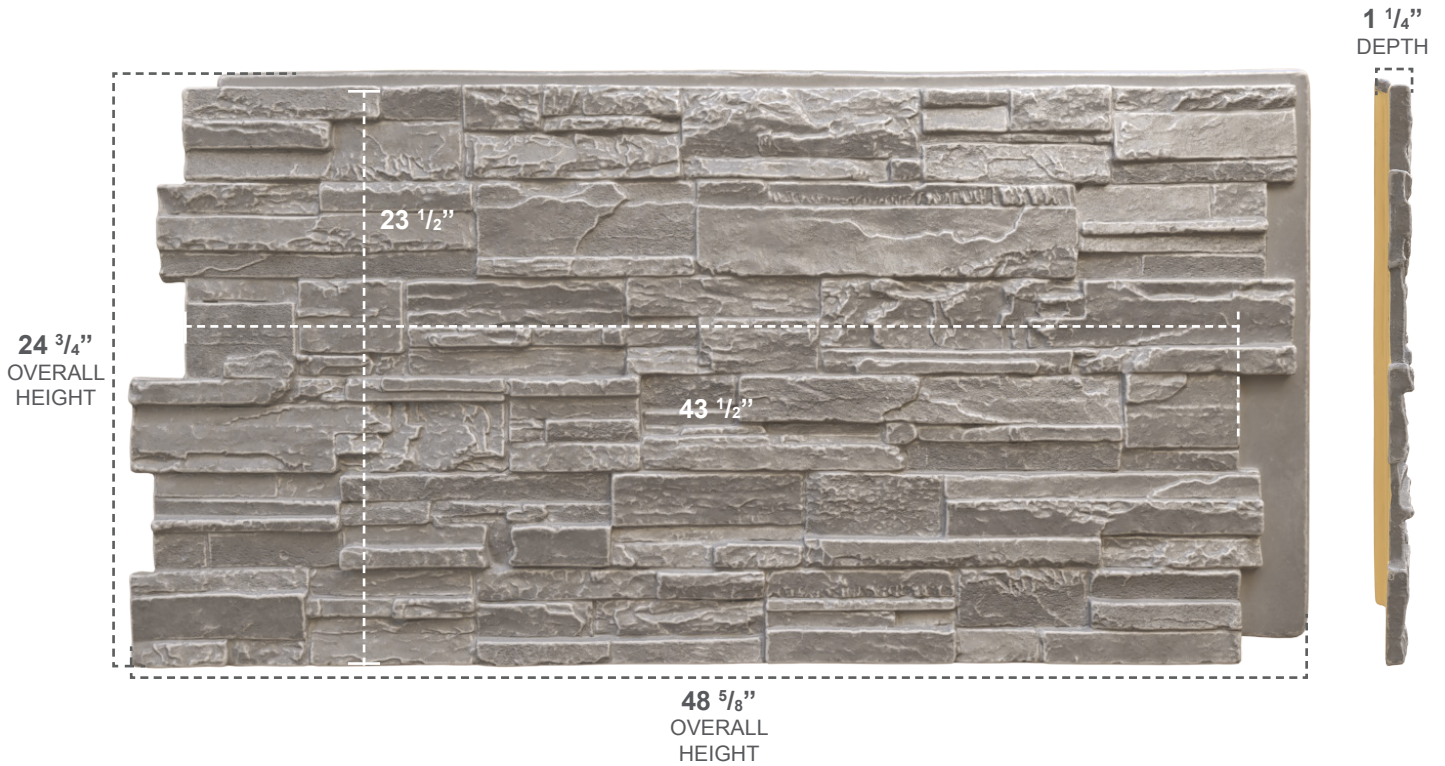

STONEWALL FAUX STONE PANELS CASCADE

COLOR	WIDTH	HEIGHT	DEPTH
GREY GRANITE	48 ⁵ / ₈ "	24 ³ / ₄ "	1 ¹ / ₄ "

OTHER FINISH OPTIONS

CANYON BROWN

SANDSTONE

SEDONA

SLATE GRAY

SMOKEY RIDGE

.....
OVER 20 MORE
OPTIONS TO
CHOOSE FROM